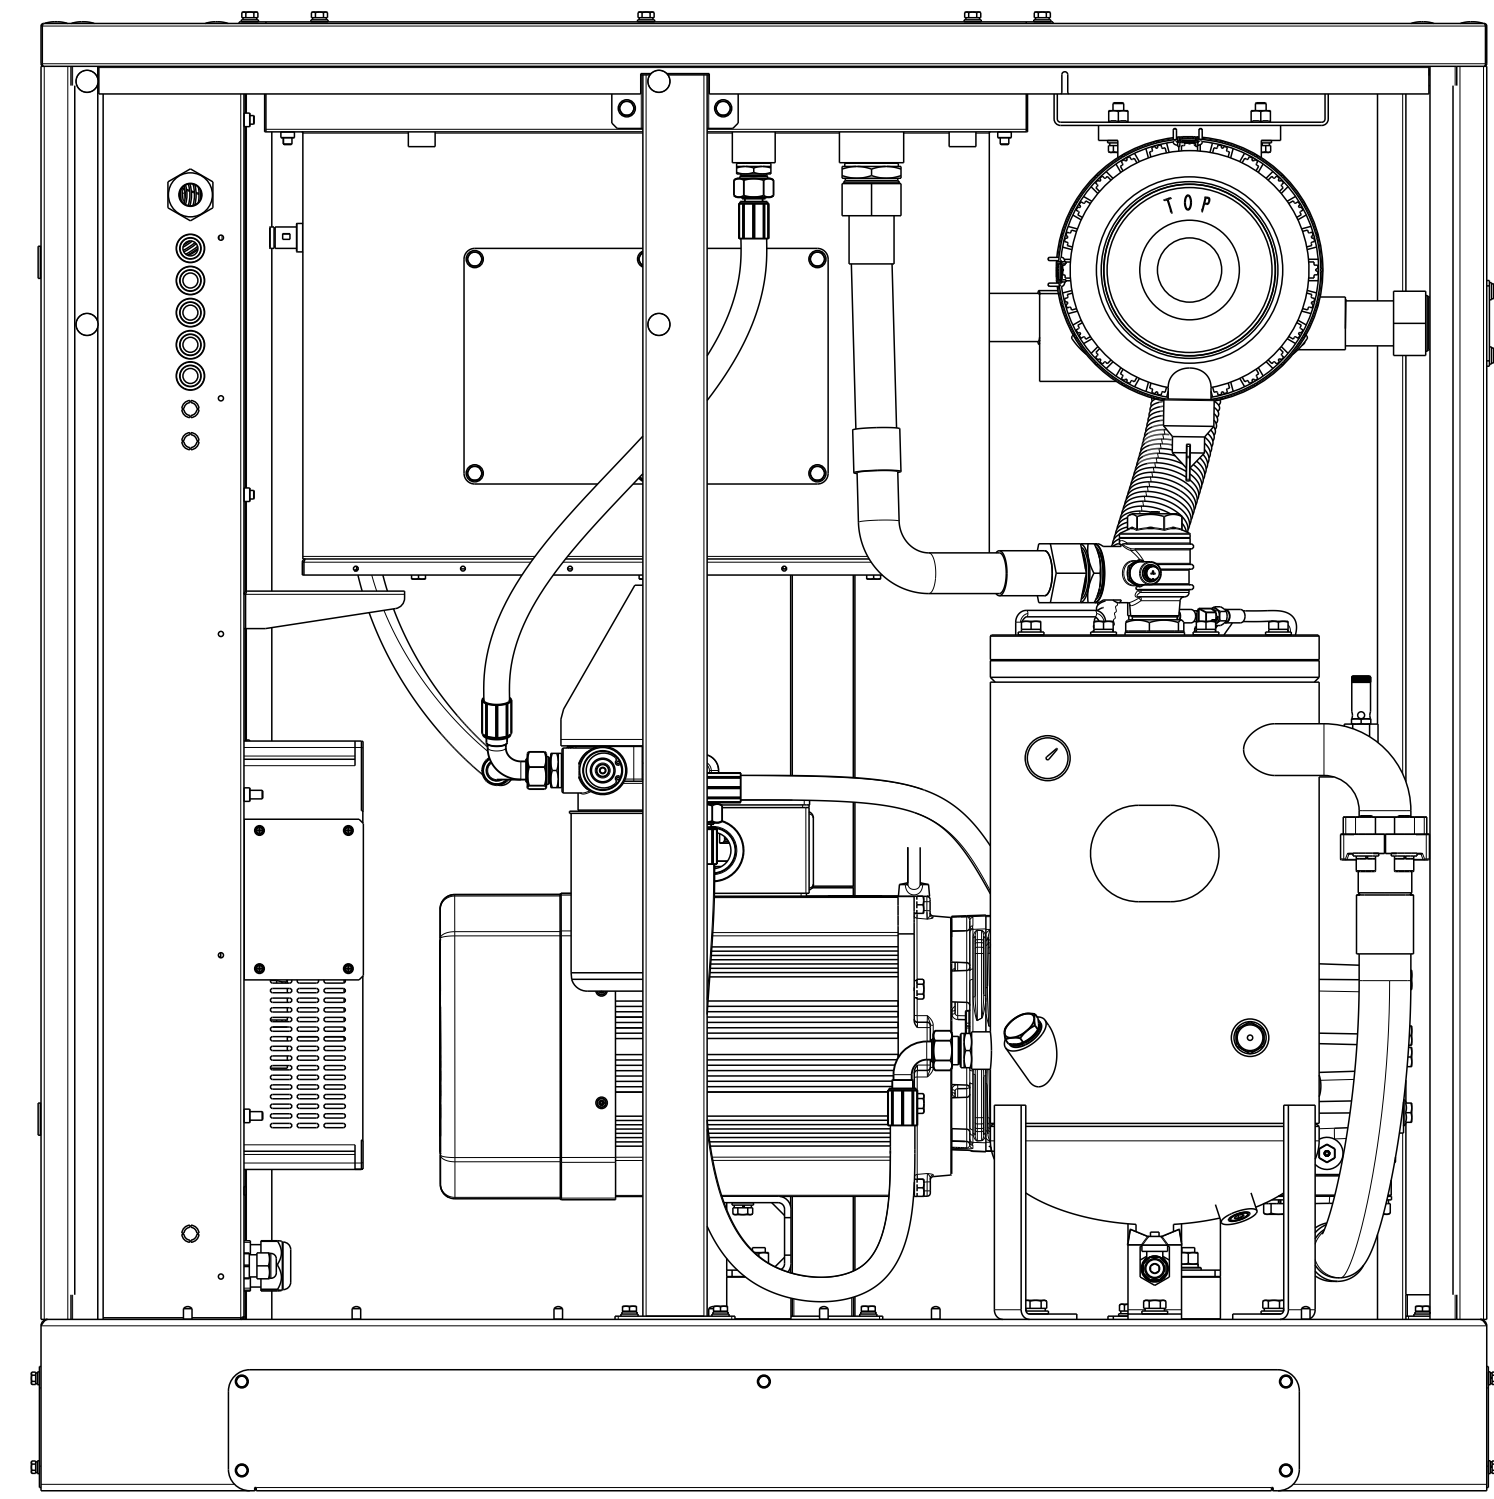

N°		MODIFY DESCRIPTION		DATE	SIGN.	SCALE	NOT REVISION
DATE	DRAWN	REPLACE	COMPLETENESS OF	DATE	SIGN.	SCALE	NOT REVISION
2026-04-13		ENG				1:1	
SIGN.		DRAWING DESCRIPTION		DRAWING DESCRIPTION		DRAWING DESCRIPTION	
Airpress PremiumPower 25		Airpress PremiumPower 25		Airpress PremiumPower 25		Airpress PremiumPower 25	
A0		PAGE		PAGE		PAGE	

N°		MODIFY DESCRIPTION		DATE	SIGN.	SCALE	1:1	ISO 22768-1-m	DRIVING DESCRIPTION
DATE	2026-04-13	REPLACE	COMPLETENCE OF	DATE	SIGN.	SCALE	1:1	ISO 22768-1-m	DRIVING DESCRIPTION
SIGN.		ENG							
AIRPRESS		Airpress PremiumPower 25							