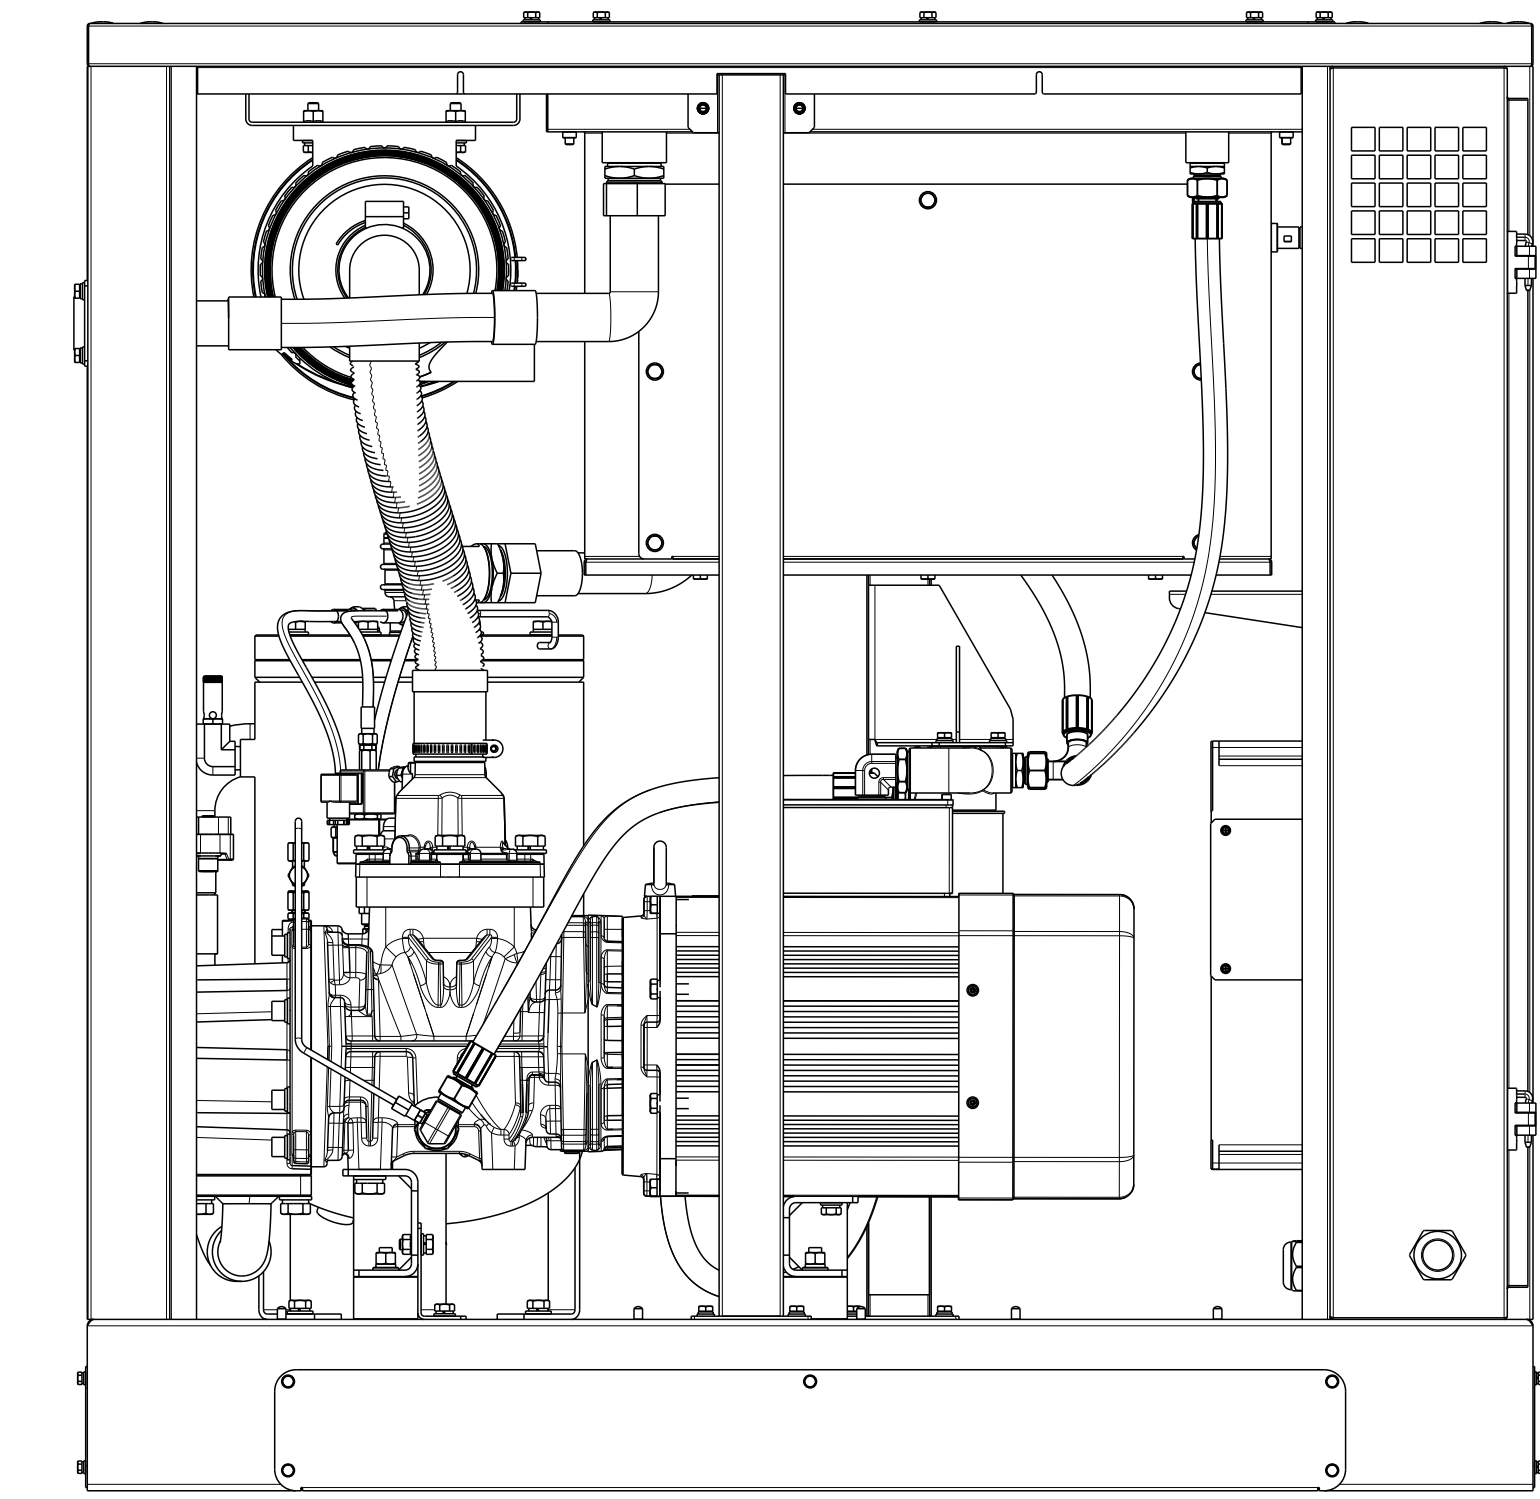

N°		MODIFY DESCRIPTION		DATE	SIGN.	SCALE	NOT REVISION
DATE	DRAWN	REPLACE	COMPLETENESS OF	DATE	SIGN.	SCALE	NOT REVISION
2026-04-13		ENG				1:1	
SIGN.		DRAWING DESCRIPTION		DRAWING DESCRIPTION		DRAWING DESCRIPTION	
Airpress PremiumPower 25		Airpress PremiumPower 25		Airpress PremiumPower 25		Airpress PremiumPower 25	
A0		PAGE		PAGE		PAGE	

N°		MODIFY DESCRIPTION		DATE	SIGN.	SCALE	1:1	ISO 22768-1-m	DRIVING DESCRIPTION
DATE	2026-04-13	REPLACE	COMPLETENCE OF	DATE	SIGN.	SCALE	1:1	ISO 22768-1-m	DRIVING DESCRIPTION
SIGN.		ENG							
AIRPRESS		Airpress PremiumPower 25							