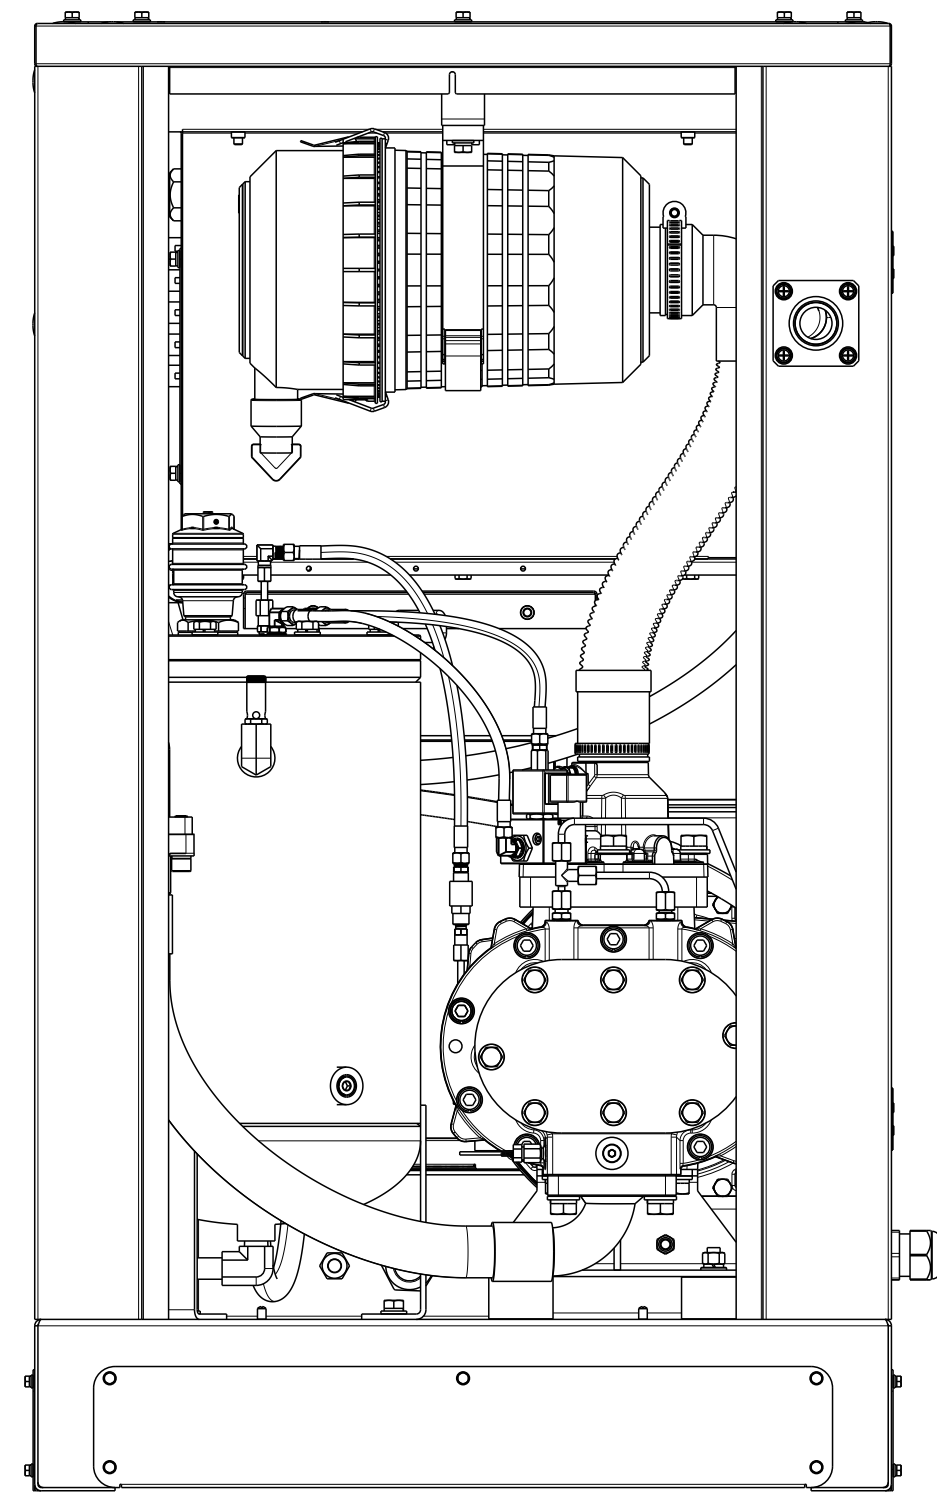

N°		MODIFY DESCRIPTION		DATE	SIGN.	SCALE	NOT REVISION
DATE	DRAWN	REPLACE	COMPLETENESS OF	DATE	SIGN.	SCALE	NOT REVISION
2026-04-13		ENG				1:1	
SIGN.		DRAWING DESCRIPTION		DRAWING DESCRIPTION		DRAWING DESCRIPTION	
Airpress PremiumPower 25		Airpress PremiumPower 25		Airpress PremiumPower 25		Airpress PremiumPower 25	
A0		PAGE		PAGE		PAGE	

N°		MODIFY DESCRIPTION		DATE	SIGN.	SCALE	1:1	ISO 22768-1-m	DRIVING DESCRIPTION
DATE	2026-04-13	REPLACE	COMPLETENCE OF	DATE	SIGN.	SCALE	1:1	ISO 22768-1-m	DRIVING DESCRIPTION
SIGN.		ENG							
AIRPRESS		Airpress PremiumPower 25							