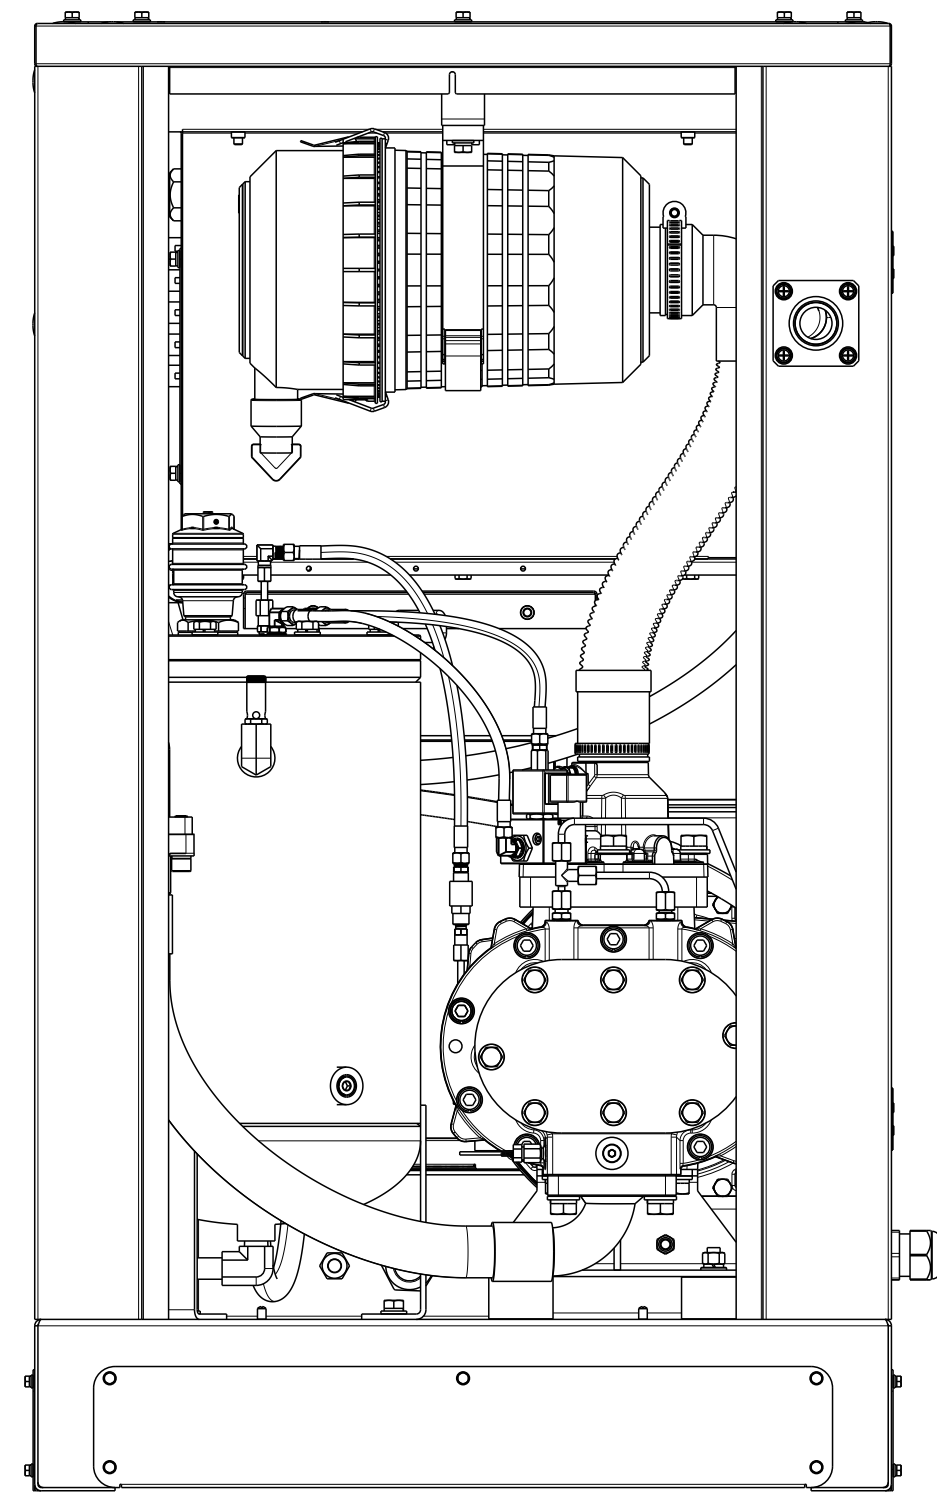

N°		MODIFY DESCRIPTION		DATE	SIGN.	SCALE	NOT REVISION
DATE	DRAWN	REPLACE	COMPLIANCE OF	DESIGNER/ENGINEER	DATE	SCALE	REVISION
2026-04-13		ENG	ISO 22768-1-m			1:1	
SIGN.		DRAWING DESCRIPTION		DRAWING DESCRIPTION		SCALE	
AIRPRESS		Airpress PremiumPower 30				A0 PAGE	

N°		MODIFY DESCRIPTION		DATE	SIGN.	SCALE	1:1
DATE	2026-04-13	REPLACE	COMPLETENCE OF	DATE	SIGN.	SCALE	1:1
SIGN.		ENG	ISO 22768-1-m				
DRAWN		DRAWING DESCRIPTION		AIRPRESS PremiumPower 30			
DATE		DRAWING DESCRIPTION		A0 PAGE			