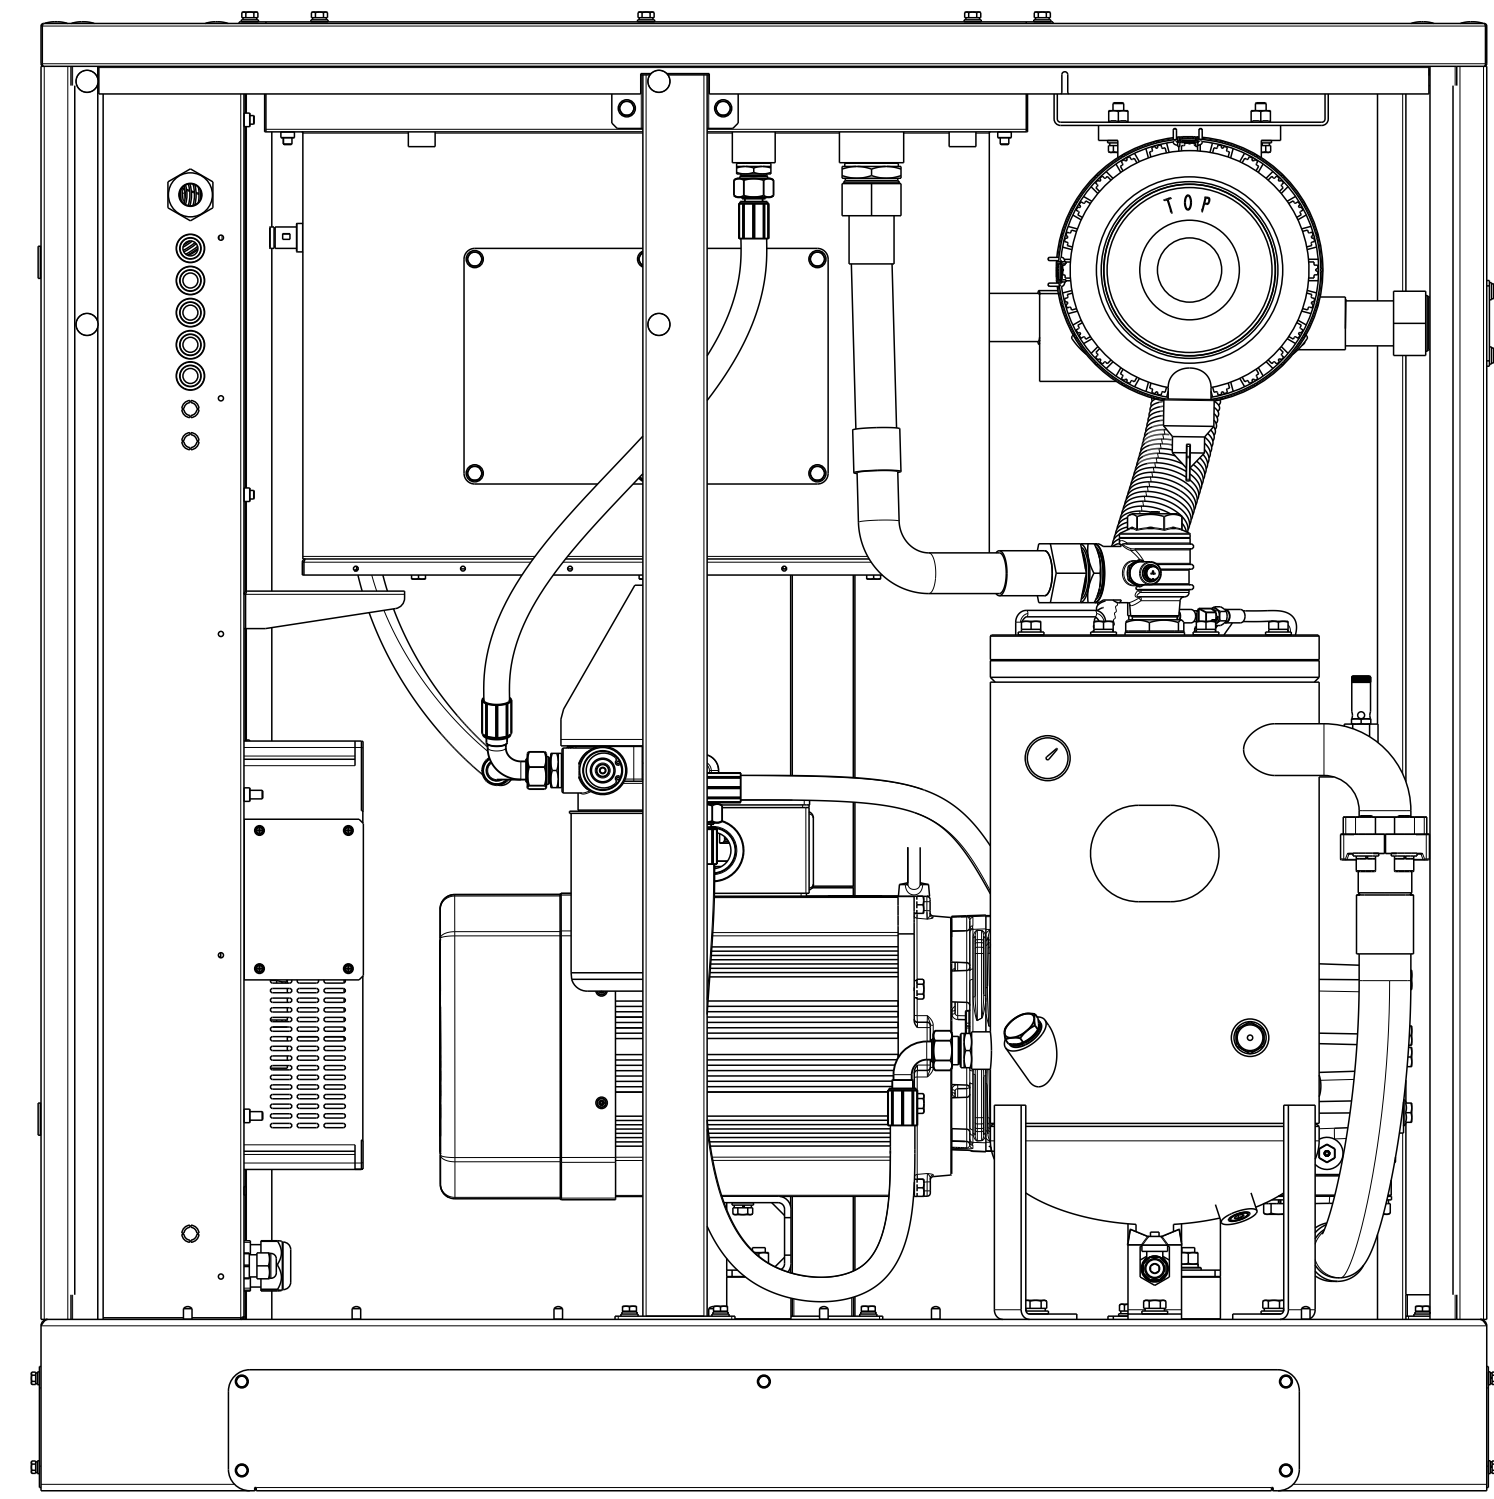

N°		MODIFY DESCRIPTION		DATE	SIGN.	SCALE	NOT REVISION
DATE	DRAWN	REPLACE	COMPLIANCE OF	DESIGNER/ENGINEER	DATE	SCALE	REVISION
2026-04-13		ENG	ISO 22768-1-m			1:1	
SIGN.		DRAWING DESCRIPTION		DRAWING DESCRIPTION		SCALE	
AIRPRESS		Airpress PremiumPower 30				A0 PAGE	

N°		MODIFY DESCRIPTION		DATE	SIGN.	SCALE	1:1
DATE	2026-04-13	REPLACE	COMPLETENCE OF	DATE	SIGN.	SCALE	1:1
SIGN.		ENG	ISO 22768-1-m				
DRAWN		DRAWING DESCRIPTION		AIRPRESS PremiumPower 30			
DATE		DRAWING DESCRIPTION		A0 PAGE			