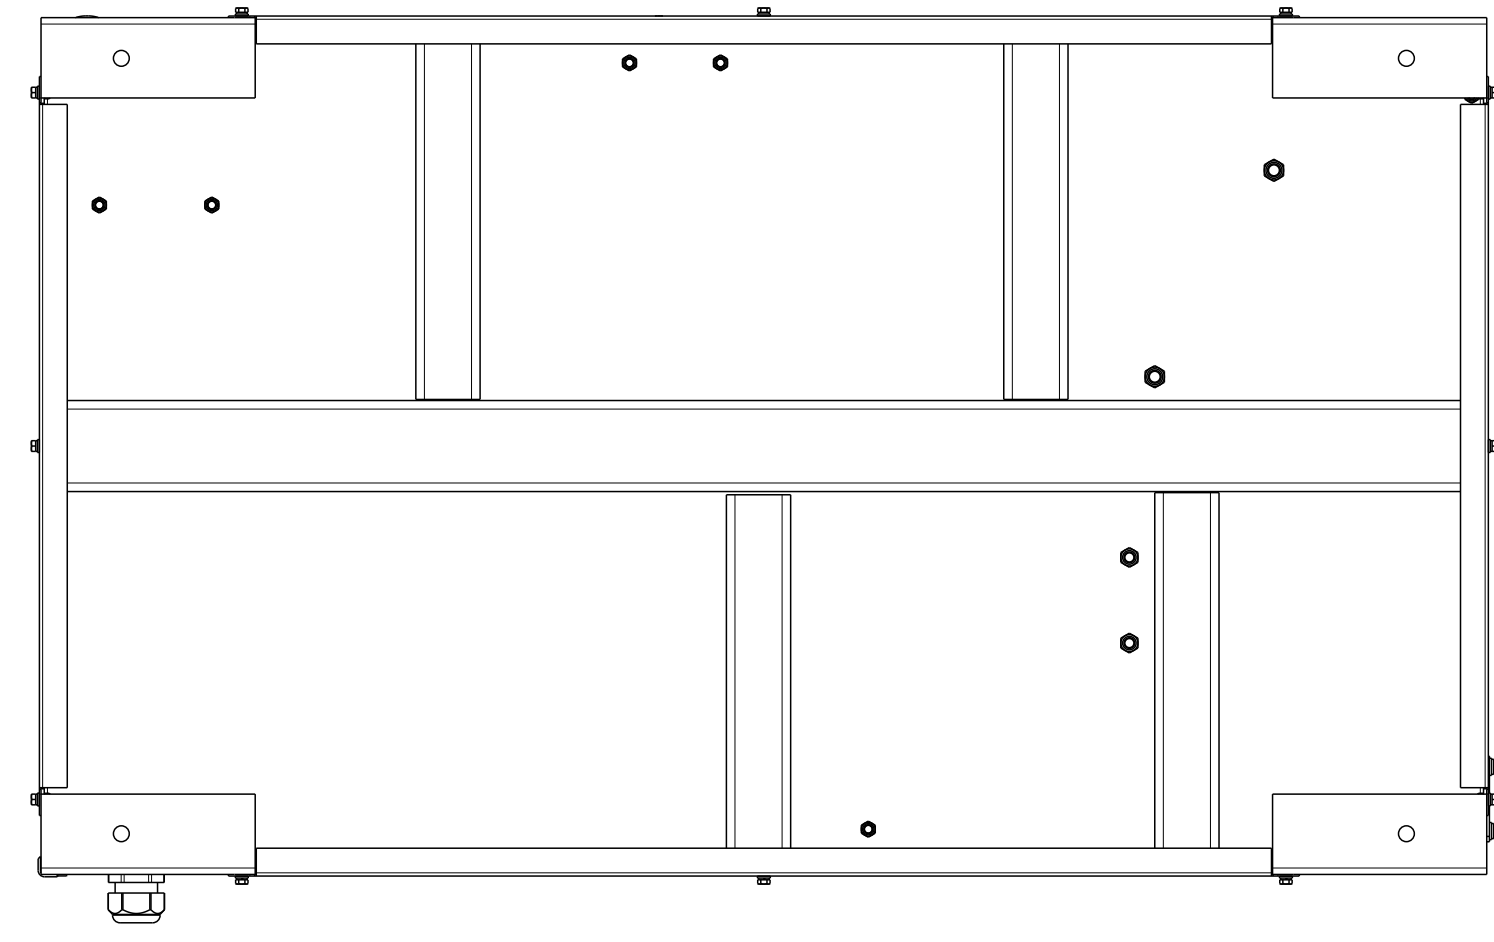

N°		MODIFY DESCRIPTION		DATE	SIGN.	SCALE	NOT REVISION
DATE	DRAWN	REPLACE	COMPLIANCE OF	DESIGNER/ENGINEER	DATE	SCALE	REVISION
2026-04-13		ENG	ISO 22768-1-m			1:1	
SIGN.		DRAWING DESCRIPTION		DRAWING DESCRIPTION		SCALE	
AIRPRESS		Airpress PremiumPower 30				A0 PAGE	

N°		MODIFY DESCRIPTION		DATE	SIGN.	SCALE	1:1
DATE	2026-04-13	REPLACE	COMPLETENCE OF	DATE	SIGN.	SCALE	1:1
SIGN.		ENG	ISO 22768-1-m				
DRAWN		DRAWING DESCRIPTION		AIRPRESS PremiumPower 30			
DATE		DRAWING DESCRIPTION		A0 PAGE			