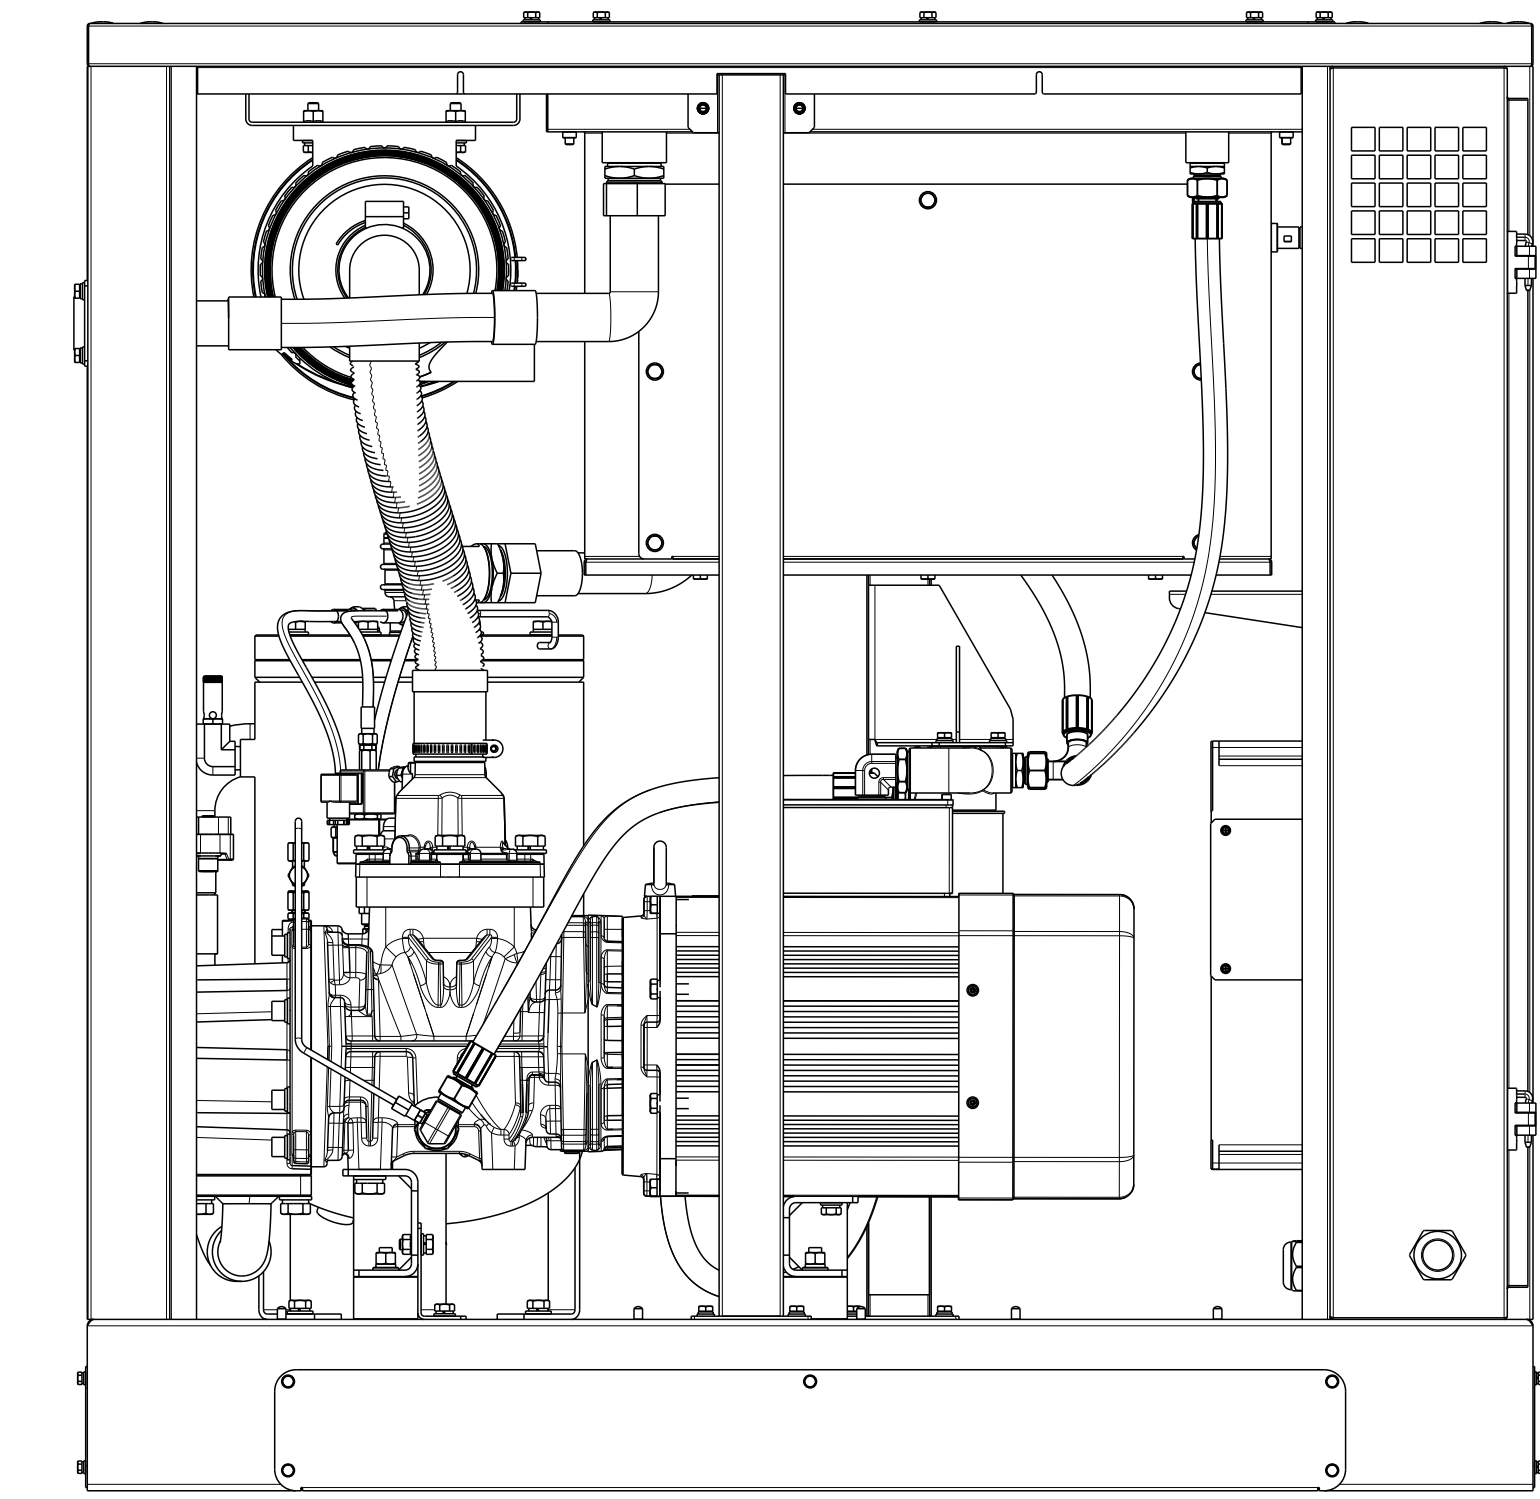

N°		MODIFY DESCRIPTION		DATE	SIGN.	SCALE	NOT REVISION
DATE	DRAWN	REPLACE	COMPLIANCE OF	DESIGNER/ENGINEER	DATE	SCALE	REVISION
2026-04-13		ENG	ISO 22768-1-m			1:1	
SIGN.		DRAWING DESCRIPTION		DRAWING DESCRIPTION		SCALE	
AIRPRESS		Airpress PremiumPower 30				A0 PAGE	

N°		MODIFY DESCRIPTION		DATE	SIGN.	SCALE	1:1
DATE	2026-04-13	REPLACE	COMPLETENCE OF	DATE	SIGN.	SCALE	1:1
SIGN.		ENG	ISO 22768-1-m				
DRAWN		DRAWING DESCRIPTION		AIRPRESS PremiumPower 30			
DATE		DRAWING DESCRIPTION		A0 PAGE			